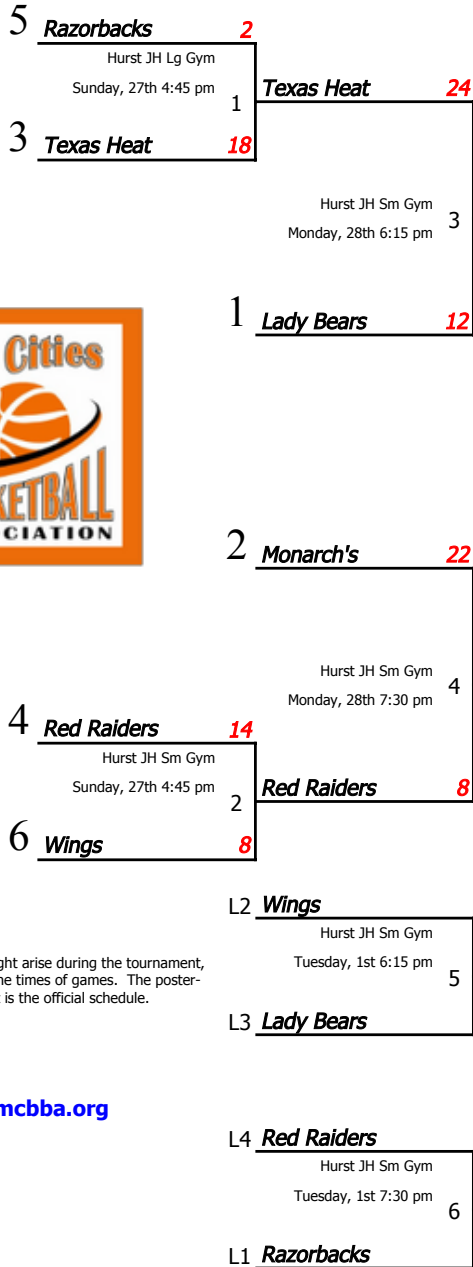

Major Girls League Bracket - 2022

Players and spectators:
Leave your basketballs at home.

Tournament Seeding

- | | |
|---------------------|----------------------|
| 1 <u>Lady Bears</u> | 4 <u>Red Raiders</u> |
| 2 <u>Monarch's</u> | 5 <u>Razorbacks</u> |
| 3 <u>Texas Heat</u> | 6 <u>Wings</u> |

AWARDS

Central JH Sm Gym
Saturday, 5th 2:00 pm

MG

To resolve conflicts that might arise during the tournament, commissioners may swap the times of games. The poster-sized version of the bracket is the official schedule.

www.mcbba.org

Mid-Cities Basketball Association 6-Team Double Elimination Tournament

Home, on top, by Rule:

- Wears white uniform jersey
- Sits to scorekeeper's left
- Provides scorekeeper
- Provides clock keeper