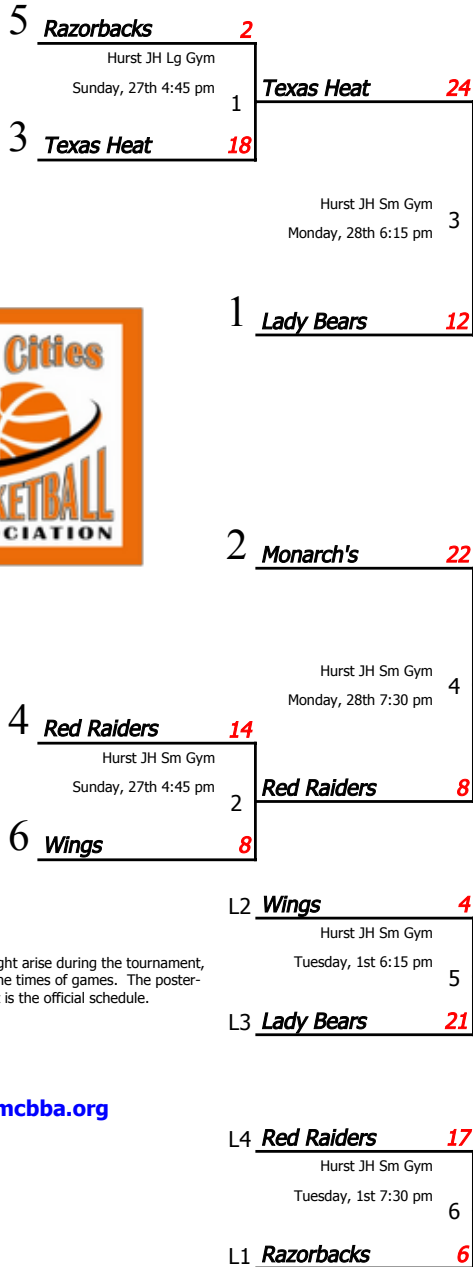

Major Girls League Bracket - 2022

Players and spectators:
Leave your basketballs at home.

Tournament Seeding

- | | |
|---------------------|----------------------|
| 1 <u>Lady Bears</u> | 4 <u>Red Raiders</u> |
| 2 <u>Monarch's</u> | 5 <u>Razorbacks</u> |
| 3 <u>Texas Heat</u> | 6 <u>Wings</u> |

AWARDS

Central JH Sm Gym
Saturday, 5th 2:00 pm

MG

To resolve conflicts that might arise during the tournament, commissioners may swap the times of games. The poster-sized version of the bracket is the official schedule.

www.mcbba.org

Mid-Cities Basketball Association 6-Team Double Elimination Tournament

- | | |
|-------------------------------|-------------------------------------|
| Home, on top, by Rule: | Visitor, on bottom, by Rule: |
| Wears white uniform jersey | Wears colored uniform jersey |
| Sits to scorekeeper's left | Sits to scorekeeper's right |
| Provides scorekeeper | Provides scorekeeper |
| Provides clock keeper | |