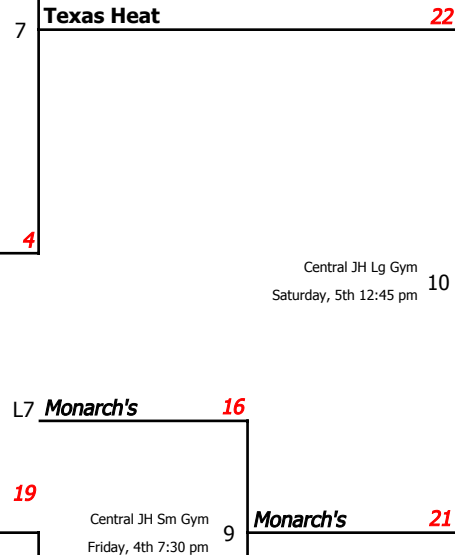

Major Girls League Bracket - 2022

Players and spectators:
Leave your basketballs at home.

Tournament Seeding

1 <u>Lady Bears</u>	4 <u>Red Raiders</u>
2 <u>Monarch's</u>	5 <u>Razorbacks</u>
3 <u>Texas Heat</u>	6 <u>Wings</u>

AWARDS

Central JH Sm Gym
Saturday, 5th 2:00 pm

MG

To resolve conflicts that might arise during the tournament, commissioners may swap the times of games. The poster-sized version of the bracket is the official schedule.

www.mcbba.org

Mid-Cities Basketball Association
6-Team Double Elimination Tournament

Home, on top, by Rule:	Visitor, on bottom, by Rule:
Wears white uniform jersey	Wears colored uniform jersey
Sits to scorekeeper's left	Sits to scorekeeper's right
Provides scorekeeper	Provides scorekeeper
Provides clock keeper	