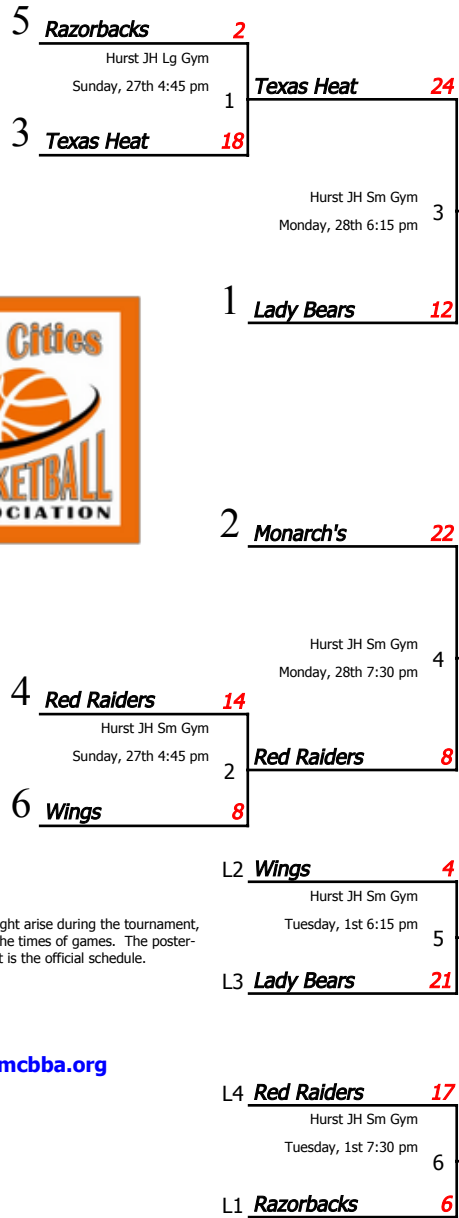

Major Girls League Bracket - 2022

Players and spectators:
Leave your basketballs at home.

Tournament Seeding

1 <u>Lady Bears</u>	4 <u>Red Raiders</u>
2 <u>Monarch's</u>	5 <u>Razorbacks</u>
3 <u>Texas Heat</u>	6 <u>Wings</u>

AWARDS

Central JH Sm Gym
Saturday, 5th 2:00 pm

MG

To resolve conflicts that might arise during the tournament, commissioners may swap the times of games. The poster-sized version of the bracket is the official schedule.